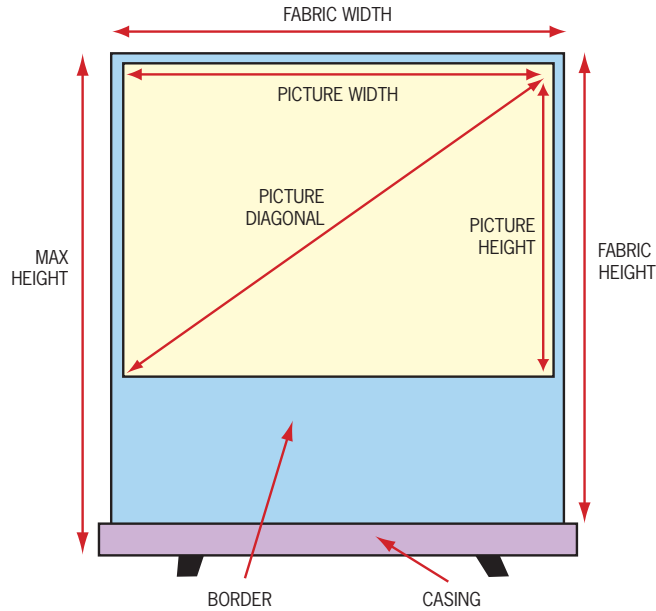

Easy Screen Information

All measurements (except weight) are in centimetres
Not to scale

Easy Technical Data

| Picture Width | Picture Height | Picture Diagonal |
|---------------|----------------|------------------|
|---------------|----------------|------------------|

| Border Side | Border Top | Border Base |
|-------------|------------|-------------|
|-------------|------------|-------------|

Aspect Ratio of 4:3

| | | |
|-----|-----|-----|
| 145 | 109 | 181 |
| 173 | 130 | 216 |

| | | |
|---|---|----|
| 4 | 4 | 96 |
| 4 | 4 | 75 |

Aspect Ratio of 16:9

| | | |
|-----|----|-----|
| 145 | 81 | 166 |
| 173 | 97 | 198 |

| | | |
|---|---|-----|
| 4 | 4 | 123 |
| 4 | 4 | 107 |

| Fabric Width | Fabric Height |
|--------------|---------------|
|--------------|---------------|

| Max Height | Weight (Kg) |
|------------|-------------|
|------------|-------------|

| Casing Width |
|--------------|
|--------------|

Aspect Ratio of 4:3

| | |
|-----|-----|
| 152 | 208 |
| 180 | 208 |