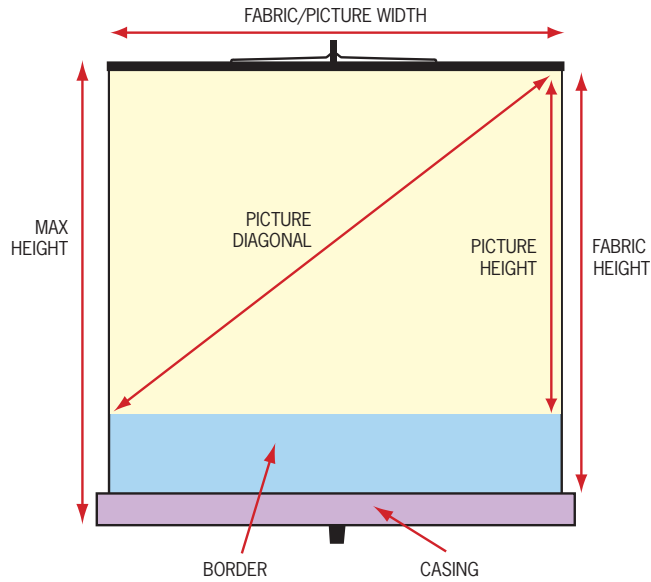

Lite Screen Information

All measurements (except weight) are in centimetres
Not to scale

Lite Technical Data

Picture Width	Picture Height	Picture Diagonal
---------------	----------------	------------------

Border Side	Border Top	Border Base
-------------	------------	-------------

Aspect Ratio of 4:3

127	95	159
152	114	191
180	135	225

0	0	112
0	0	103
0	0	82

Fabric Width	Fabric Height
--------------	---------------

Max Height	Weight (Kg)
------------	-------------

Casing Width

Aspect Ratio of 4:3

127	207
152	217
180	217

220	4.0
230	5.0
230	6.0

132
157
185