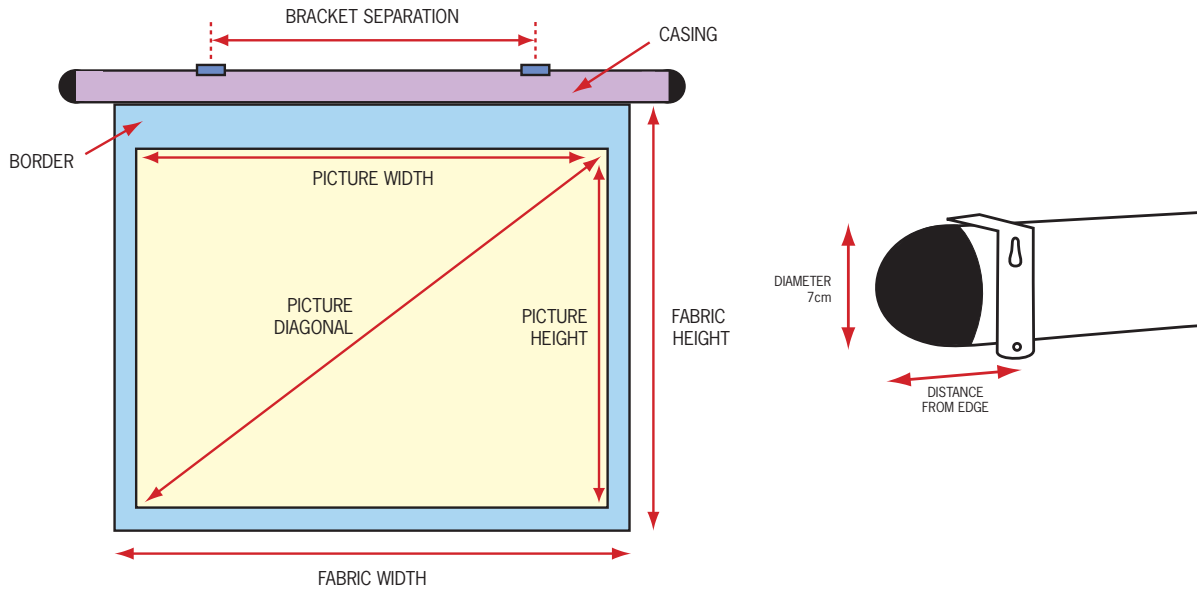

Regular Screen Information

All measurements (except weight) are in centimetres
Not to scale

Regular Technical Data

Picture Width	Picture Height	Picture Diagonal
---------------	----------------	------------------

Border Side	Border Top	Border Base
-------------	------------	-------------

Aspect Ratio of 1:1

127	127	180
152	152	216
180	180	255
211	211	298
241	241	341

0	0	0
0	0	0
0	0	0
0	0	0
0	0	0

Fabric Width	Fabric Height
--------------	---------------

Max Height	Weight (Kg)
------------	-------------

Casing Width	Bracket Separation	Distance from Edge
--------------	--------------------	--------------------

Aspect Ratio of 1:1

127	127
152	152
180	180
211	211
241	241