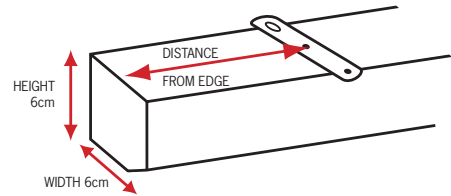

# Slimline Screen Information

All measurements (except weight) are in centimetres  
Not to scale

## Slimline Technical Data

Picture Width	Picture Height	Picture Diagonal
---------------	----------------	------------------

Border Side	Border Top	Border Base
-------------	------------	-------------

### Aspect Ratio of 16:9

145	81	166
173	97	198
203	114	233
231	130	265

4	45	4
4	45	4
4	45	4
5	45	5

Fabric Width	Fabric Height
--------------	---------------

Max Height	Weight (Kg)
------------	-------------

Casing Width	Bracket Separation	Distance from Edge
--------------	--------------------	--------------------